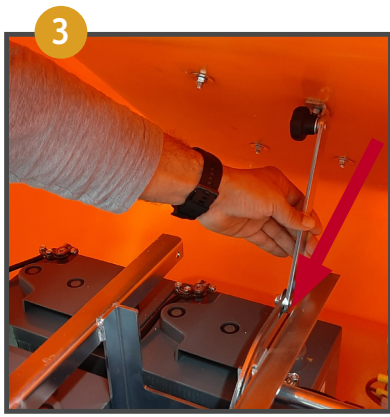

balimat 6500

Preparation

Operation

Maintenance

ATTENTION!

Do not use the machine before you have read and understood the operating instructions!

Questions: 1-800-558-2332

TASKI is one of four core areas of the Diversey business. © 2021 Diversey, Inc. All Rights Reserved. All logos and trademarks are owned by or licensed to Diversey, Inc. 89184-USG-master (21/116)