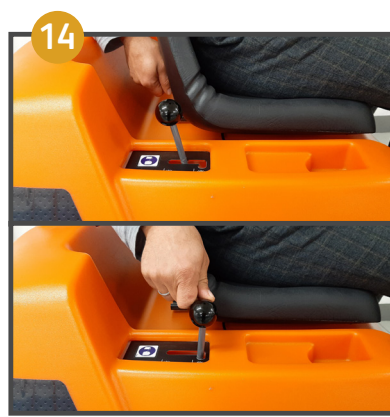

balimat 6500

Preparation

Operation

Maintenance

ATTENTION!

Do not use the machine before you have read and understood the operating instructions!

Questions: 1-800-558-2332

TASKI is one of four core areas of the Diversey business. © 2021 Diversey, Inc. All Rights Reserved. All logos and trademarks are owned by or licensed to Diversey, Inc. 89184-USG-master (21/116)