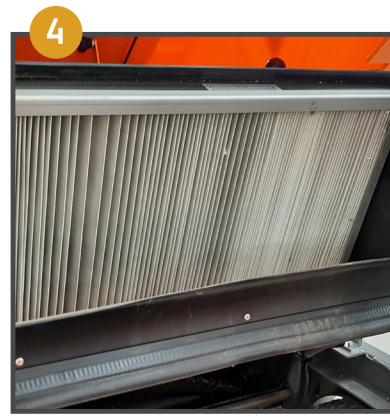

balimat 6500

Preparation

Operation

Maintenance

ATTENTION!

Do not use the machine before you have read and understood the operating instructions!

Questions: 1-800-558-2332

TASKI is one of four core areas of the Diversey business. © 2021 Diversey, Inc. All Rights Reserved. All logos and trademarks are owned by or licensed to Diversey, Inc. 89184-USG-master (21/116)