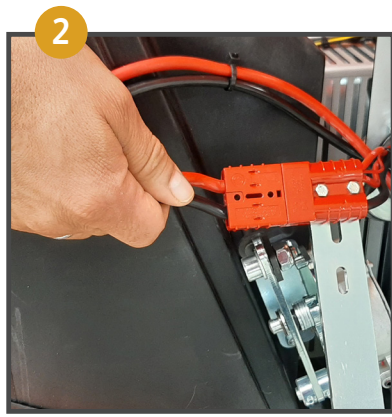

balimat 6500

Preparation

Operation

Maintenance

ATTENTION!

Do not use the machine before you have read and understood the operating instructions!

Questions: 1-800-558-2332

TASKI is one of four core areas of the Diversey business. © 2021 Diversey, Inc. All Rights Reserved. All logos and trademarks are owned by or licensed to Diversey, Inc. 89184-USG-master (21/116)