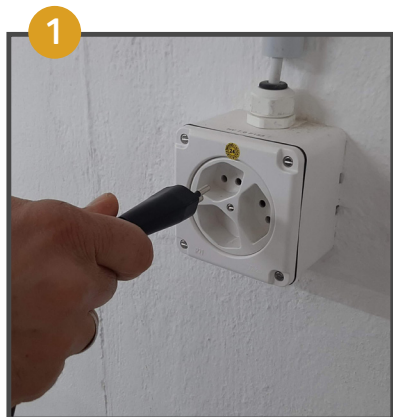

balimat 6500

Preparation

Operation

Maintenance

ATTENTION!

Do not use the machine before you have read and understood the operating instructions!

Questions: 1-800-558-2332

TASKI is one of four core areas of the Diversey business. © 2021 Diversey, Inc. All Rights Reserved. All logos and trademarks are owned by or licensed to Diversey, Inc. 89184-USG-master (21/116)