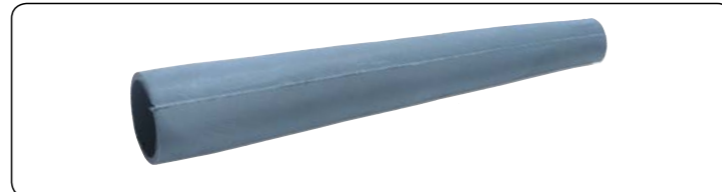

NVA-601177 200mm Straight Conical Rubber Nozzle