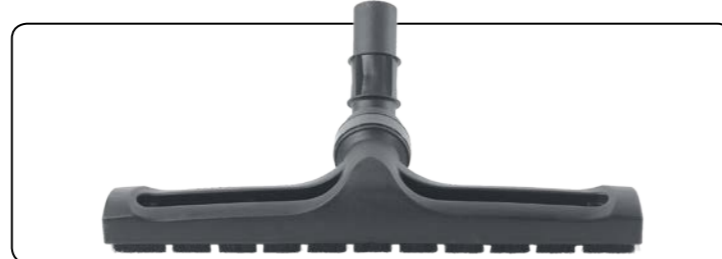

Accessories 32mm

32mm - Floor Tool Nozzles