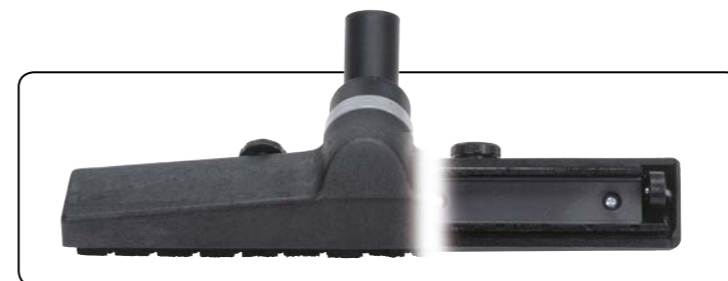

Accessories 32mm

32mm - Floor Tool Nozzles