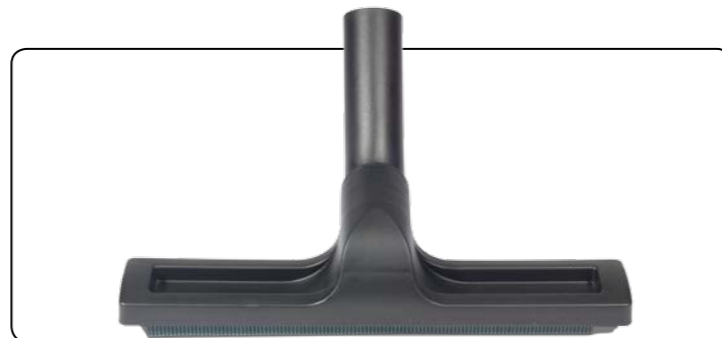

Accessories 32mm

32mm - Floor Tool Nozzles