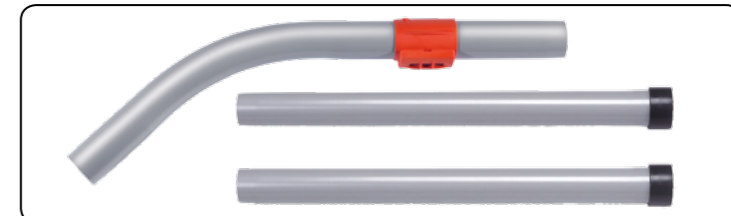

NVA-601054 3-Piece Aluminium Tube Set with NPC Volume Control