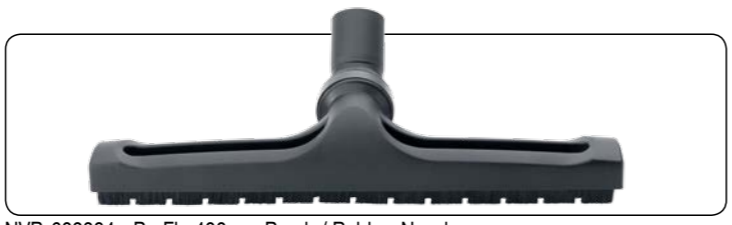

NVB-602137 300mm Combination Floor Nozzle

NVB-602249 320mm FreeFlo Floor Nozzle

NVB-602383 ProFlo 300mm Dry Brush Nozzle

NVB-602382 ProFlo 300mm Wet Nozzle

NVB-602381 ProFlo 400mm Dry Brush Nozzle

NVB-602380 ProFlo 400mm Wet Nozzle