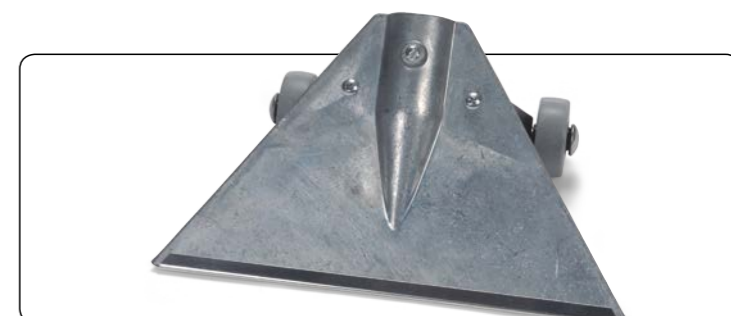

Accessories 32mm

32mm - Floor Tool Nozzles