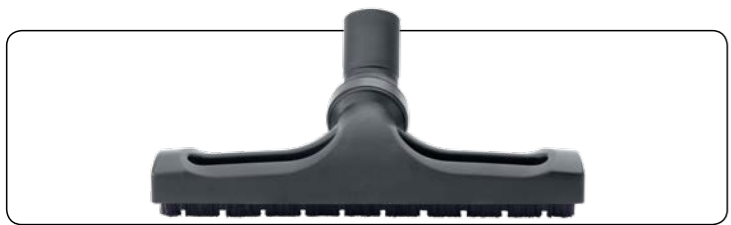

NVB-602383 ProFlo 300mm Dry Brush Nozzle