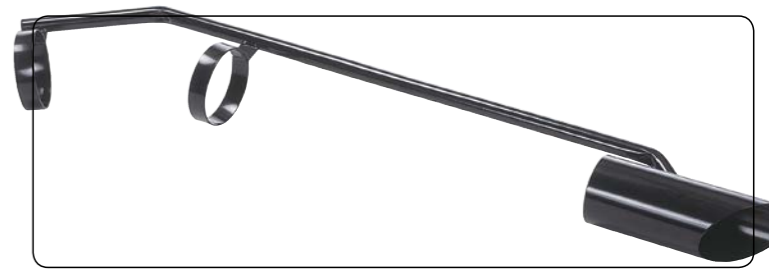

NVG-608027 Black Floor Gulper Nozzle