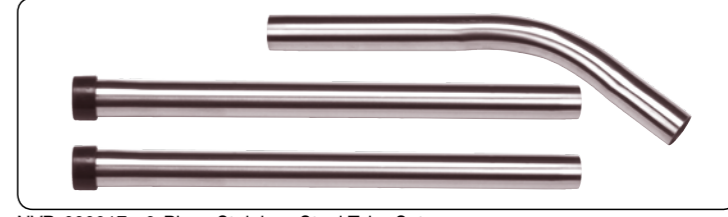

## 38mm - Hoses

NVB-602102 2.4m NuFlex Threaded Hose  
NVB-602103 2.9m NuFlex Threaded Hose  
NVB-602104 4.0m NuFlex Threaded Hose  
NVB-602105 5.0m NuFlex Threaded Hose  
NVB-602106 6.0m NuFlex Threaded Hose  
NVB-602107 7.0m NuFlex Threaded Hose  
NVB-602108 8.0m NuFlex Threaded Hose

## 38mm - Tubes

NVB-602917 3-Piece Stainless Steel Tube Set

NVB-602919 Stainless Steel Tube Bend

NVB-602920 Stainless Steel Extension Tube

NVB-602927 220mm Stainless Steel Extension Tube

NVB-602717 3-Piece Aluminium Tube Set