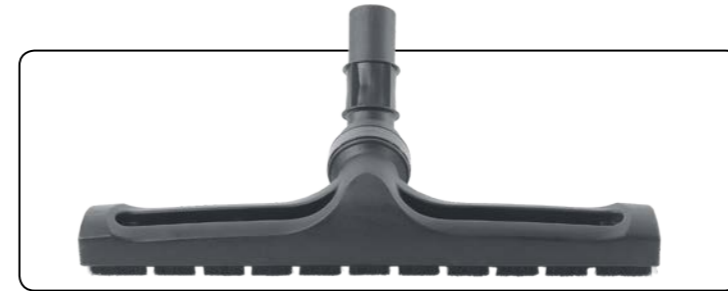

Accessories 32mm

32mm - Floor Tool Nozzles