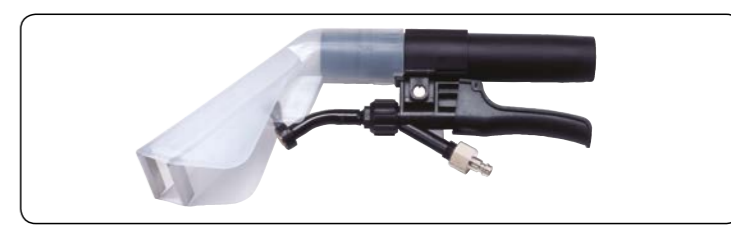

Accessories 32mm

32mm - Floor Tool Nozzles