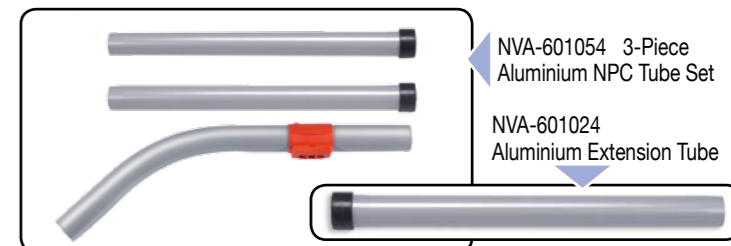

NVA-601054	3-Piece Aluminium NPC Tube Set
NVA-601024	Aluminium Extension Tube