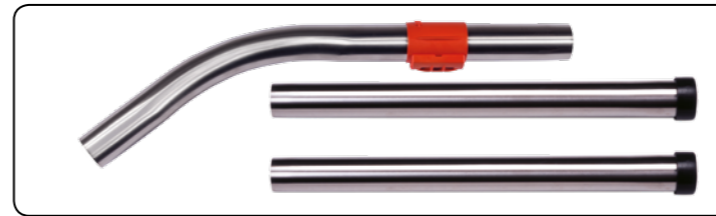

32mm - Tubes

NVA-601053 3-Piece Stainless Steel Tube Set with NPC Volume Control