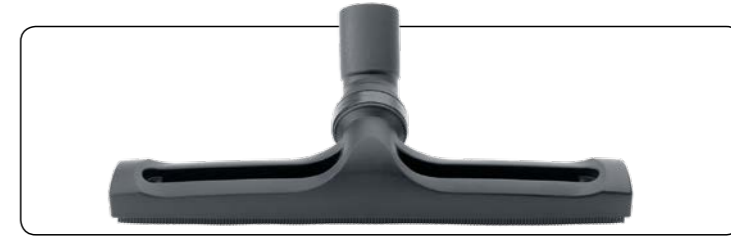

NVC-603450 ProFlo 400mm Wet Nozzle