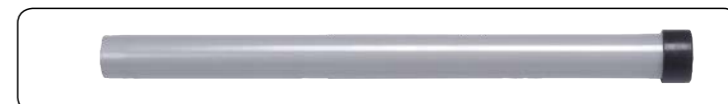

NVB-602931 Aluminium Tube Bend

NVB-602930 Aluminium Extension Tube