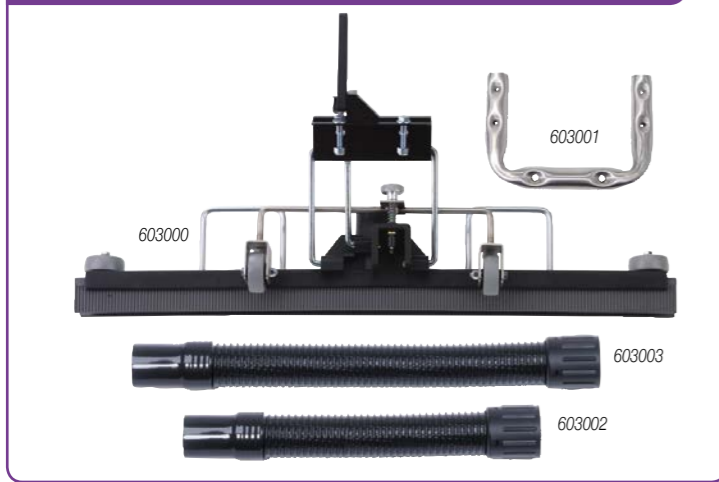

Kit CC5 607005 Dry Pick-up Fixed Floor Kit, For Use With NVQ 900-22/NT 750-2 / 900-2 Series
NVC-603007 Fixed Floor Tool (Dry) NVC-603005 Hose (520mm)

Fixed Floor Tool Kits

610mm Wet Pick-up Fixed Floor Kit

Kit CC2 607476 Wet Pick-up Fixed Floor Kit For Use With WV 750-2 / 900-2 / 1500-2 Series
NVC-603000 Fixed Floor Tool (Wet) NVC-603002 Hose (590mm)

Kit CC3 607576 Wet Pick-up Fixed Floor Kit For Use With WVD 2000-2 Series
NVC-603000 Fixed Floor Tool (Wet) NVC-603003 Hose (730mm)

Kit CC3A 607676 Wet Pick-up Fixed Floor Kit For Use With WV 1800-2 Series
NVC-603000 Fixed Floor Tool (Wet) NVC-603003 Hose (730mm)
NVC-603001 Tool Mounting Bar