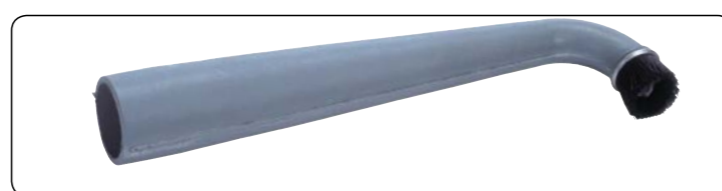

NVA-601179 300mm 90° Rubber Nozzle with Brush