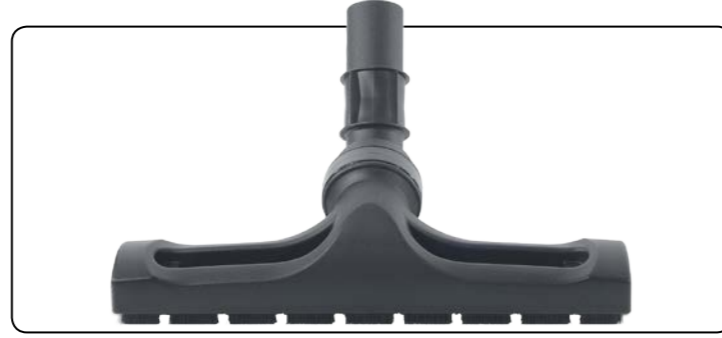

Accessories 32mm

32mm - Floor Tool Nozzles