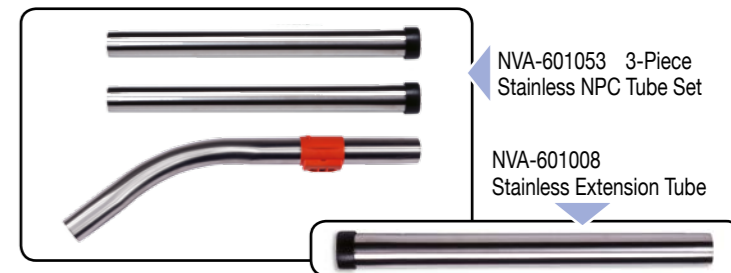

NVA-601053	3-Piece Stainless NPC Tube Set
NVA-601008	Stainless Extension Tube

NVA-601045 Stainless Steel Telescopic Extension Tube