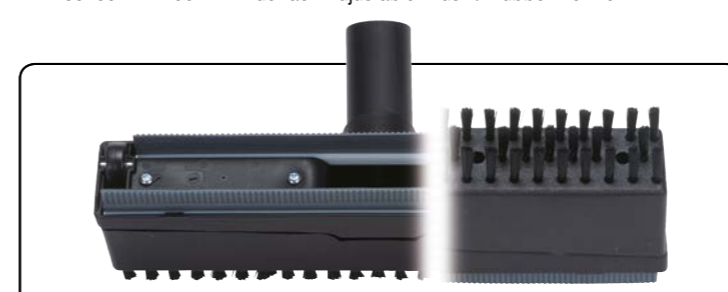

Accessories 32mm

32mm - Floor Tool Nozzles