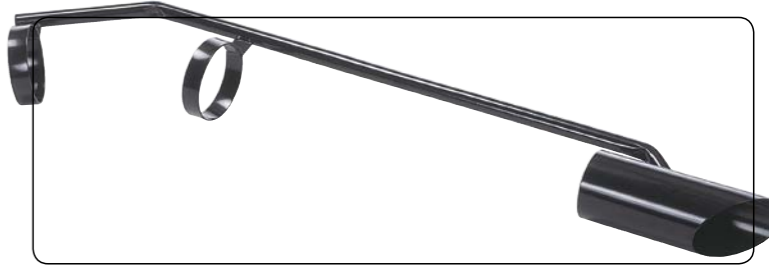

NVG-613027 Black Floor Gulper Nozzle