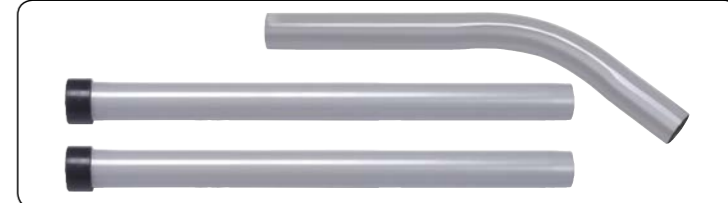

## 38mm - Tubes

NVB-602917 3-Piece Stainless Steel Tube Set

NVB-602919 Stainless Steel Tube Bend

NVB-602920 Stainless Steel Extension Tube

NVB-602927 220mm Stainless Steel Extension Tube

NVB-602717 3-Piece Aluminium Tube Set